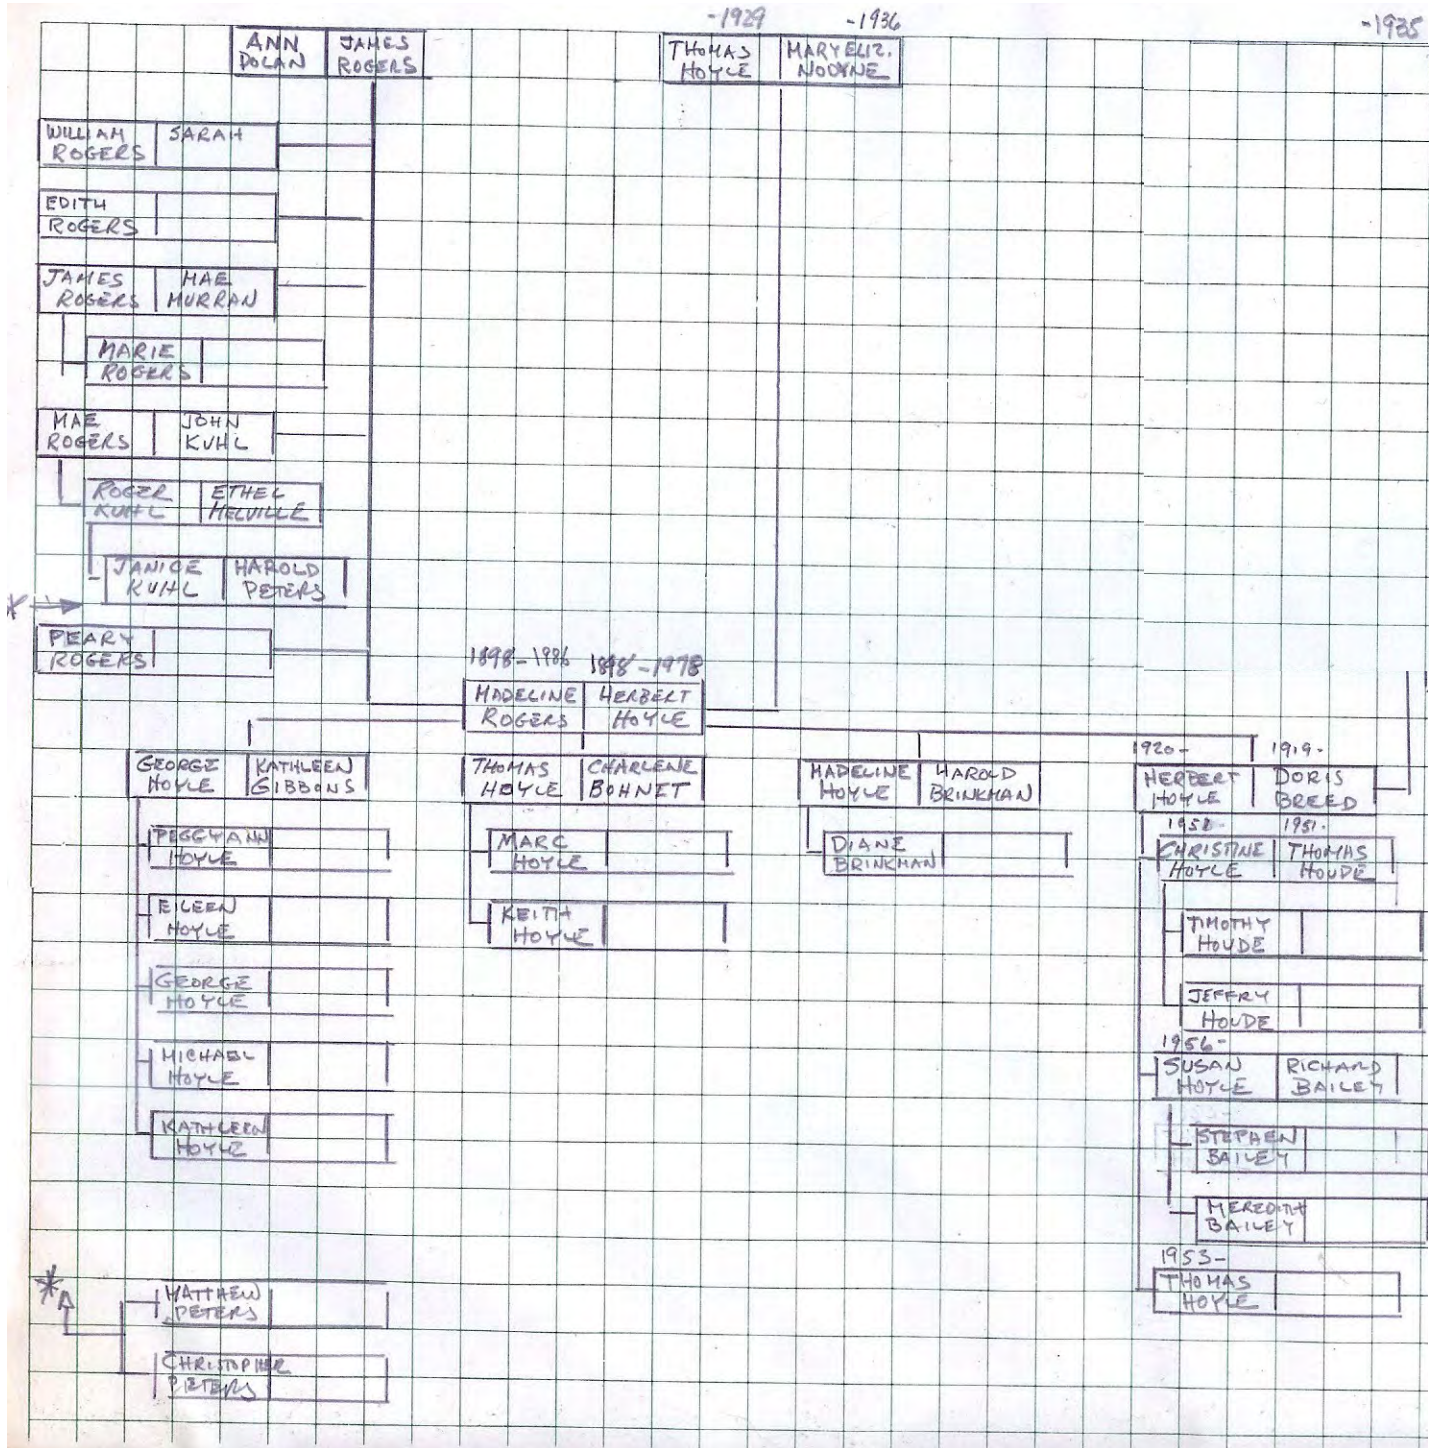

The Hoyle Family