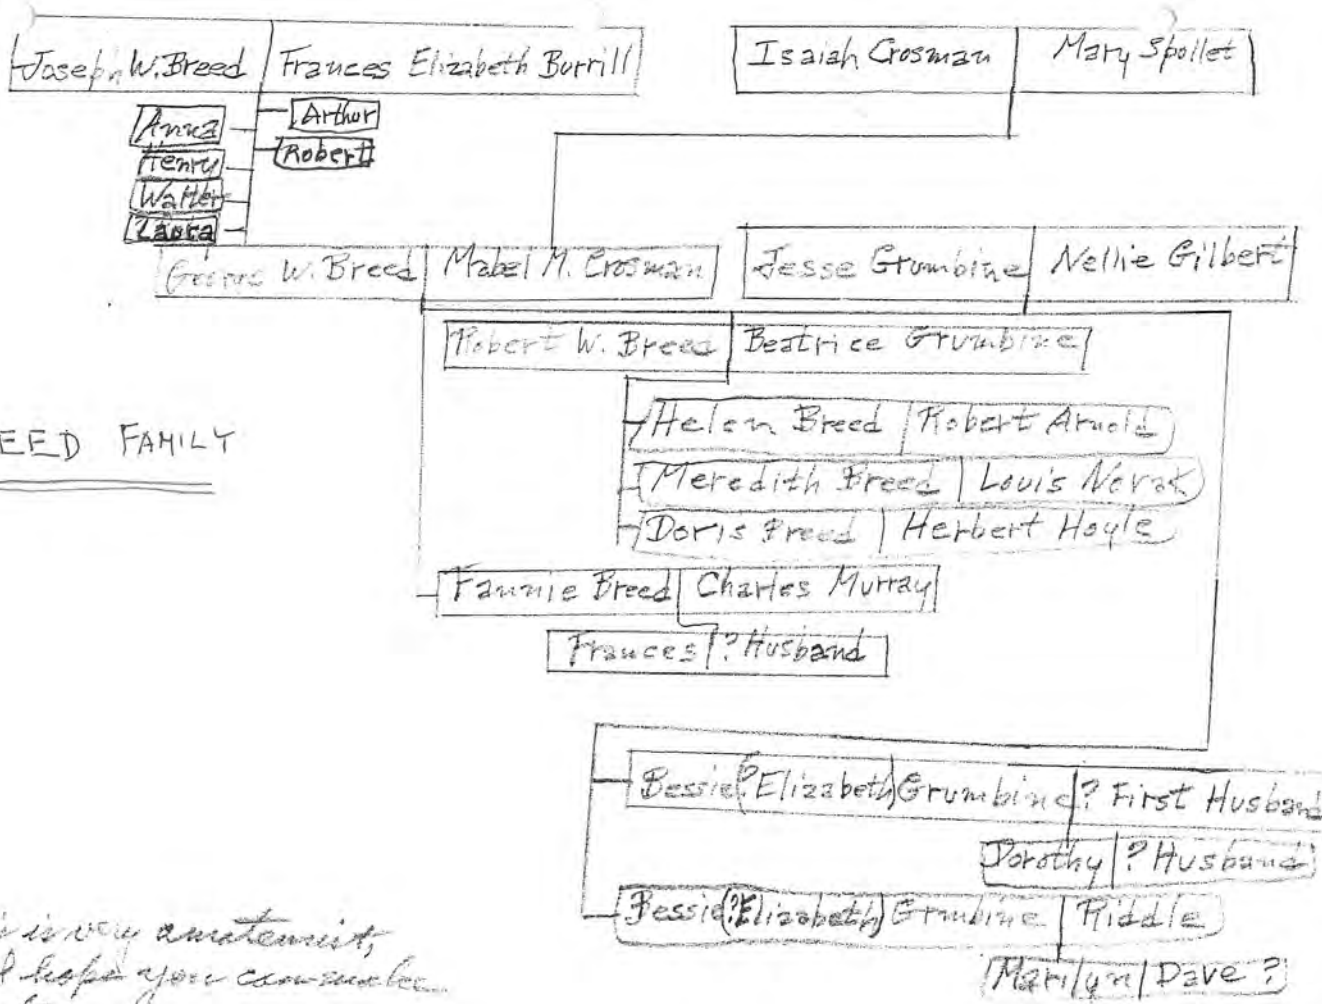

The Breed Family

BREED FAMILY

* This is very amateurish, but I hope you can make it out.